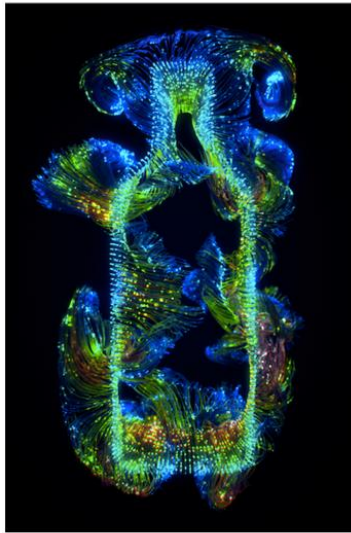

ABSOLUT.[®]

Create a better tomorrow, tonight.

TEMPLATE GUIDANCE & INSPIRATION

This is our bottle silhouette. Get creative, play around with it, and own it, but make sure the bottle shape is recognizable in your artwork! You'll find some inspiration images below.

The Absolut logo will be applied to your artwork after submission, in white or in blue depending on the colors you are using. Bear in mind, it will be placed in this exact location on all artworks.

Do you plan to have pictures of actual people in your artwork (like in the ad above)? If so, please make sure they are above the age of 25 and that they sign a "Third Party Release"-form, which will be collected upon request. You find it here: