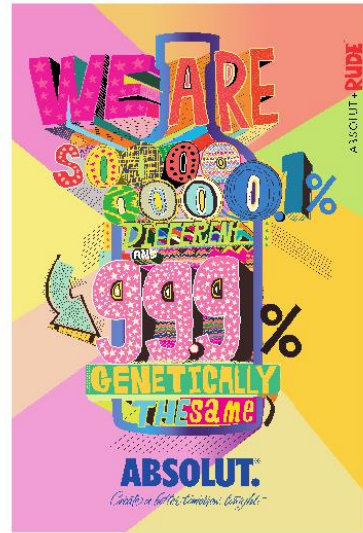

ABSOLUT.[®]

Create a better tomorrow, tonight.

TEMPLATE GUIDANCE & INSPIRATION

This is our bottle silhouette. Get creative, play around with it, and own it, but make sure the bottle shape is recognizable in your artwork! You'll find some inspiration images below.

The Absolut logo will be applied to your artwork after submission, in white or in blue depending on the colors you are using. Bear in mind, it will be placed in this exact location on all artworks.

Do you plan to have pictures of actual people in your artwork (like in the ad above)? If so, please make sure they are above the age of 25 and that they sign a "Third Party Release"-form, which will be collected upon request. You find it here: